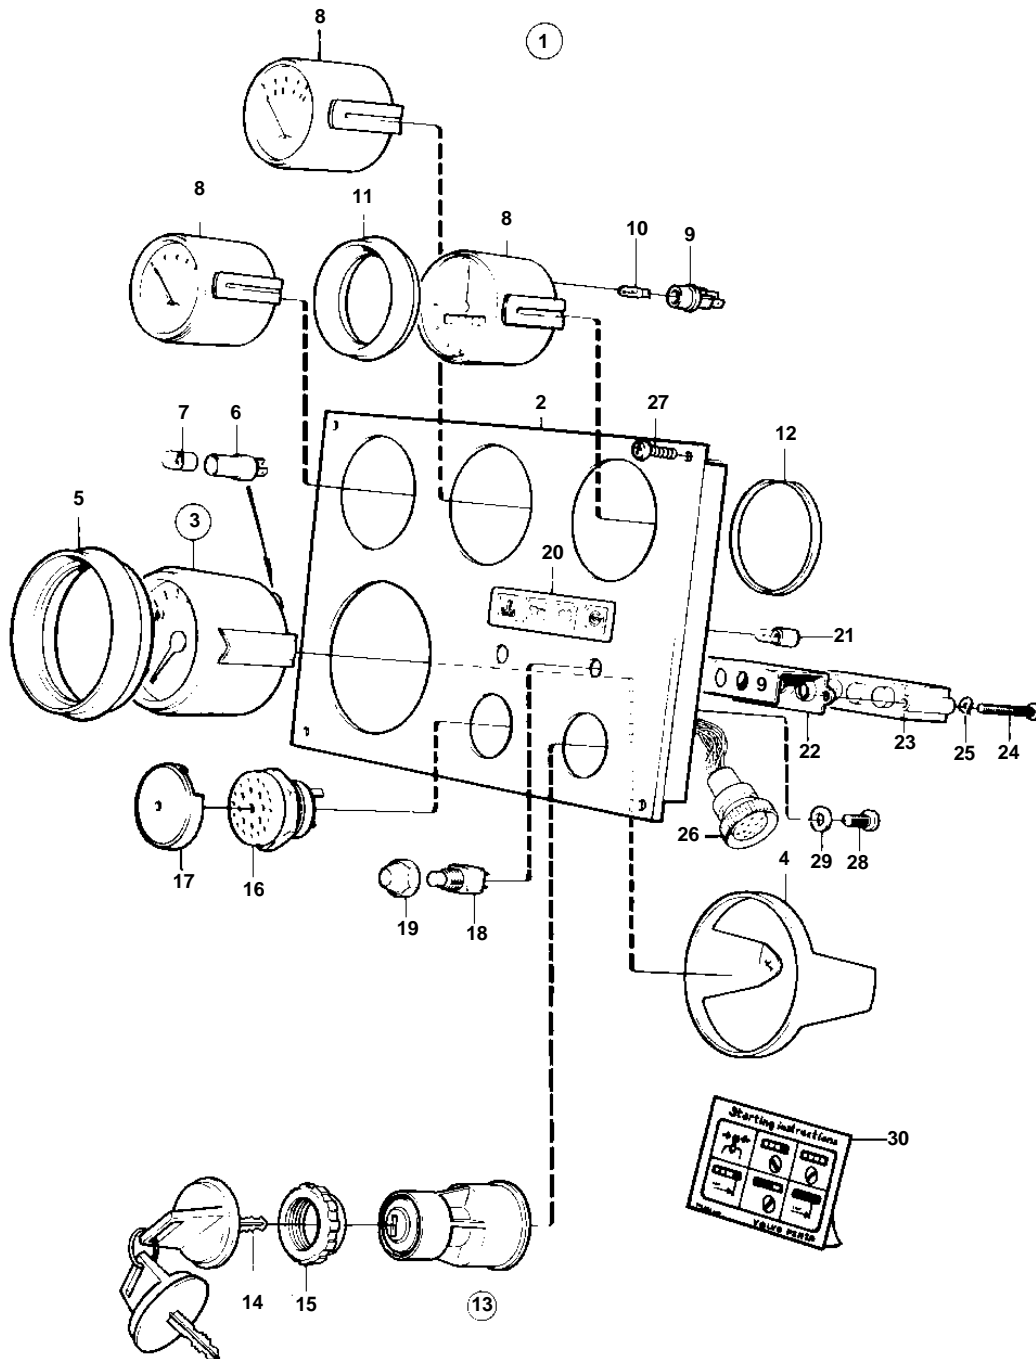

TAMD71B

9937

TAMD71B

REF	PART NO.	QTY	DESCRIPTION	SEE SEC.	NOTES
1	864336	1	Instrument panel	2464	REPLACED BY 873591. White coloured stripe.
2	860182	1	• Instrument panel		White coloured stripe.
3	854910	1	• Tachometer	2464	REPL BY 873998
4	849523	1	• • Attaching ring		
5	858644	1	• • Front ring		
6	808175	1	• Bulb socket		Fits bulb with base BA 7S.
7	182059	1	• Bulb		24V, 3W BA 7S
8	873196	1	• Temperature gauge		(863933)
	873198	1	• Oil pressure gauge		(863935). For bulb with base W2X4,6d.
	873200	1	• Voltmeter		(863931)
9	863945	3	• • Bulb socket		For bulb with base W2X4,6d.
10	863947	3	• • Bulb		RED, 24V, 1,2W W2x4,6d
11	858643	3	• Front ring		
12	828803	3	• Ring		
13	864277	1	• Starter switch		
14	859953	2	• • Key	SO	State key code when ordering.
			• • Bulletin 49-30	49-30-EN	Key P/N 859953
15	859955	1	• • Plastic nut		
16	828587	1	• Buzzer		
17	858795	1	• Protecting casing		12V
18	828584	1	• Switch		ALARM TEST
	828585	1	• Switch		INSTR. LIGHT
19	828586	2	• Nut		
20	858645	1	• Symbol strip		
21	828818	4	• Bulb		
22	828784	1	• Reflector		
23	873737	1	• Electronic unit		(828703)
24	941615	2	• Screw		
25	941904	2	• Spring washer		
26	828646	1	• Cable trunk		
27	828647	4	• Screw		
28	949947	1	• Screw		
29	941904	1	• Spring washer		
30		1	• Decal		Starting instructions.